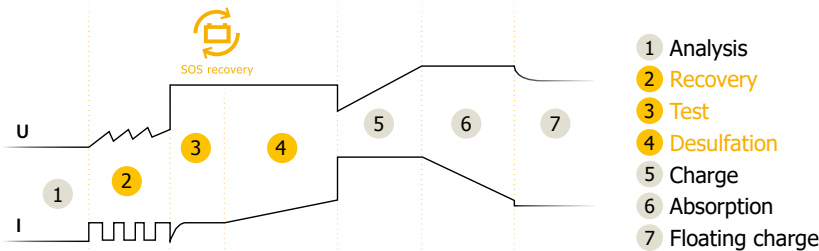

The GYSFLASH 4.12 is specifically designed to charge small vehicles' 12V batteries such as small urban cars, motorbikes, jet-skis, go-karts or lawnmowers. Its 7 step intelligent charging curve provides an optimal charge and charges in half the time of a traditional charger.

HIGH PERFORMANCE CHARGE

- The **7 step charging curve** ensures maximum battery performance and longevity.
- It recovers deeply discharged batteries >2V (*SOS Recovery* ).

Supplied with :

-  Clamps (45 cm)
-  Eyelets - M6 (45 cm)
-  Male connector (145 cm)

ERGONOMIC

- Ultra-compact design, light and portable.
- Quick / easy to connect waterproof connectors.
- Resistant to dust and water ingress (IP65 - not waterproof).
- Can be attached to a wall.

ACCESSORIES