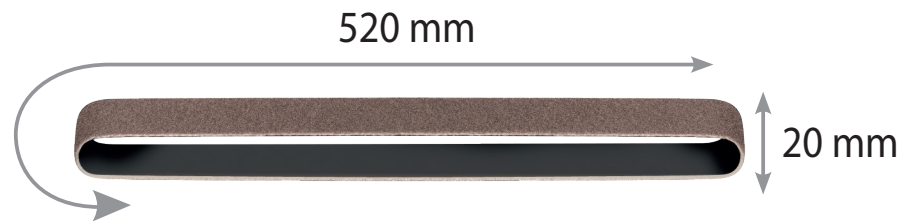

Easy to use, the belt sander with swivel head allows precise and efficient work. The belt can be rotated 360°, allowing the angle of the sander to be adapted to the working area. The sander can be used for sanding of welds, rust removal, paint...

## ADVANTAGES

- Precise (20mm wide band)
- 360° pivoting support
- Handy and lightweight

## ROBUST AND DESIGNED FOR WORKSHOP USE

- 84dB Low noise
- Good resistance to shocks and falls
- Good grip

Grain 60 (x 5) **060913**

Grain 80 (x 5) **060920**

Grain 100 (x 5) **060937**

Speed (rpm)	Sound flow rate Db(A)	Air consumption (l/min)	Air Pressure (bar)	Dimensions (cm)	Weight (kg)
16000	84	171	6.3	34	1.2