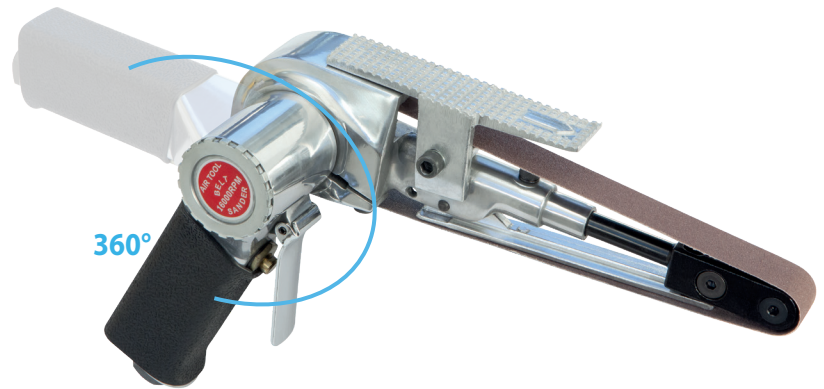

Easy to use, the belt sander with swivel head allows precise and efficient work. The belt can be rotated 360°, allowing the angle of the sander to be adapted to the working area. The sander can be used for sanding of welds, rust removal, paint...

## ADVANTAGES

- Precise (20mm wide band)
- 360° pivoting support
- Handy and lightweight

## ROBUST AND DESIGNED FOR WORKSHOP USE

- 84dB Low noise
- Good resistance to shocks and falls
- Good grip

Grain 60 (x 5) **060913**

Grain 80 (x 5) **060920**

Grain 100 (x 5) **060937**

Speed (rpm)	Sound flow rate Db(A)	Air consumption (l/min)	Air Pressure (bar)	Dimensions (cm)	Weight (kg)
16000	84	171	6.3	34	1.2